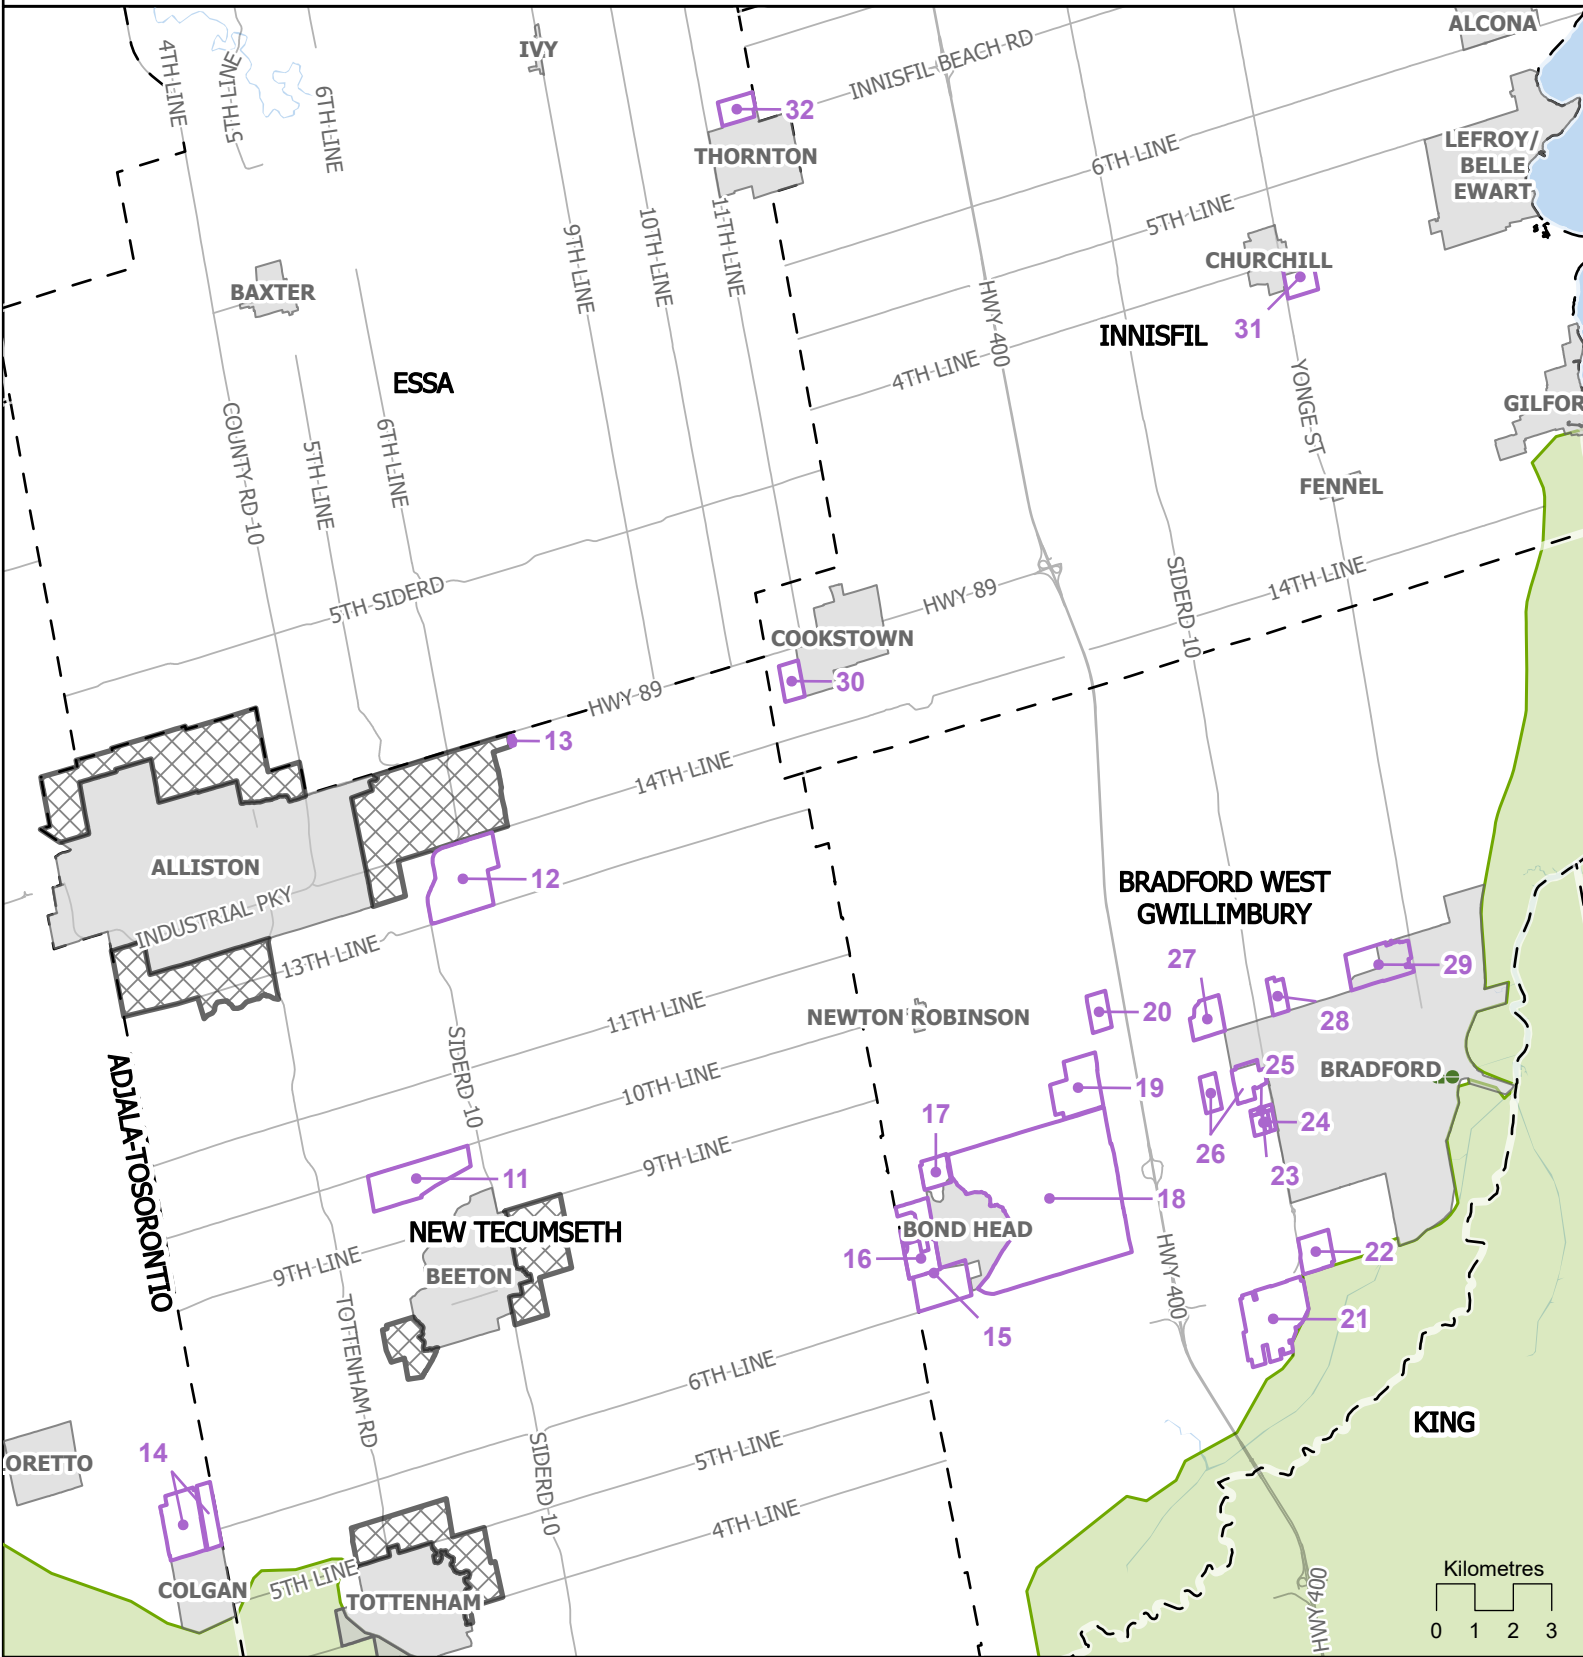

South Simcoe Growth Strategy Other Projects

Legend

- - Municipal Boundary Line
- ▭ Proposed Projects
- ▨ New Tecumseth Planned
- ▭ Growth Boundary
- ▭ Settlement Areas
- ▭ Greenbelt Area

Note: Development potential shown here is preliminary and will be refined as planning progresses.

Disclaimer: This map provides a high-level illustration based on proponent-submitted materials. It is not an exact representation of roads, features, or property boundaries. The map does not depict or verify land ownership, title, or property lines, even where boundaries or features might suggest otherwise. All information shown is illustrative only and may be refined as further details become available. Inclusion of lands on this map does not confer or affect any property rights.