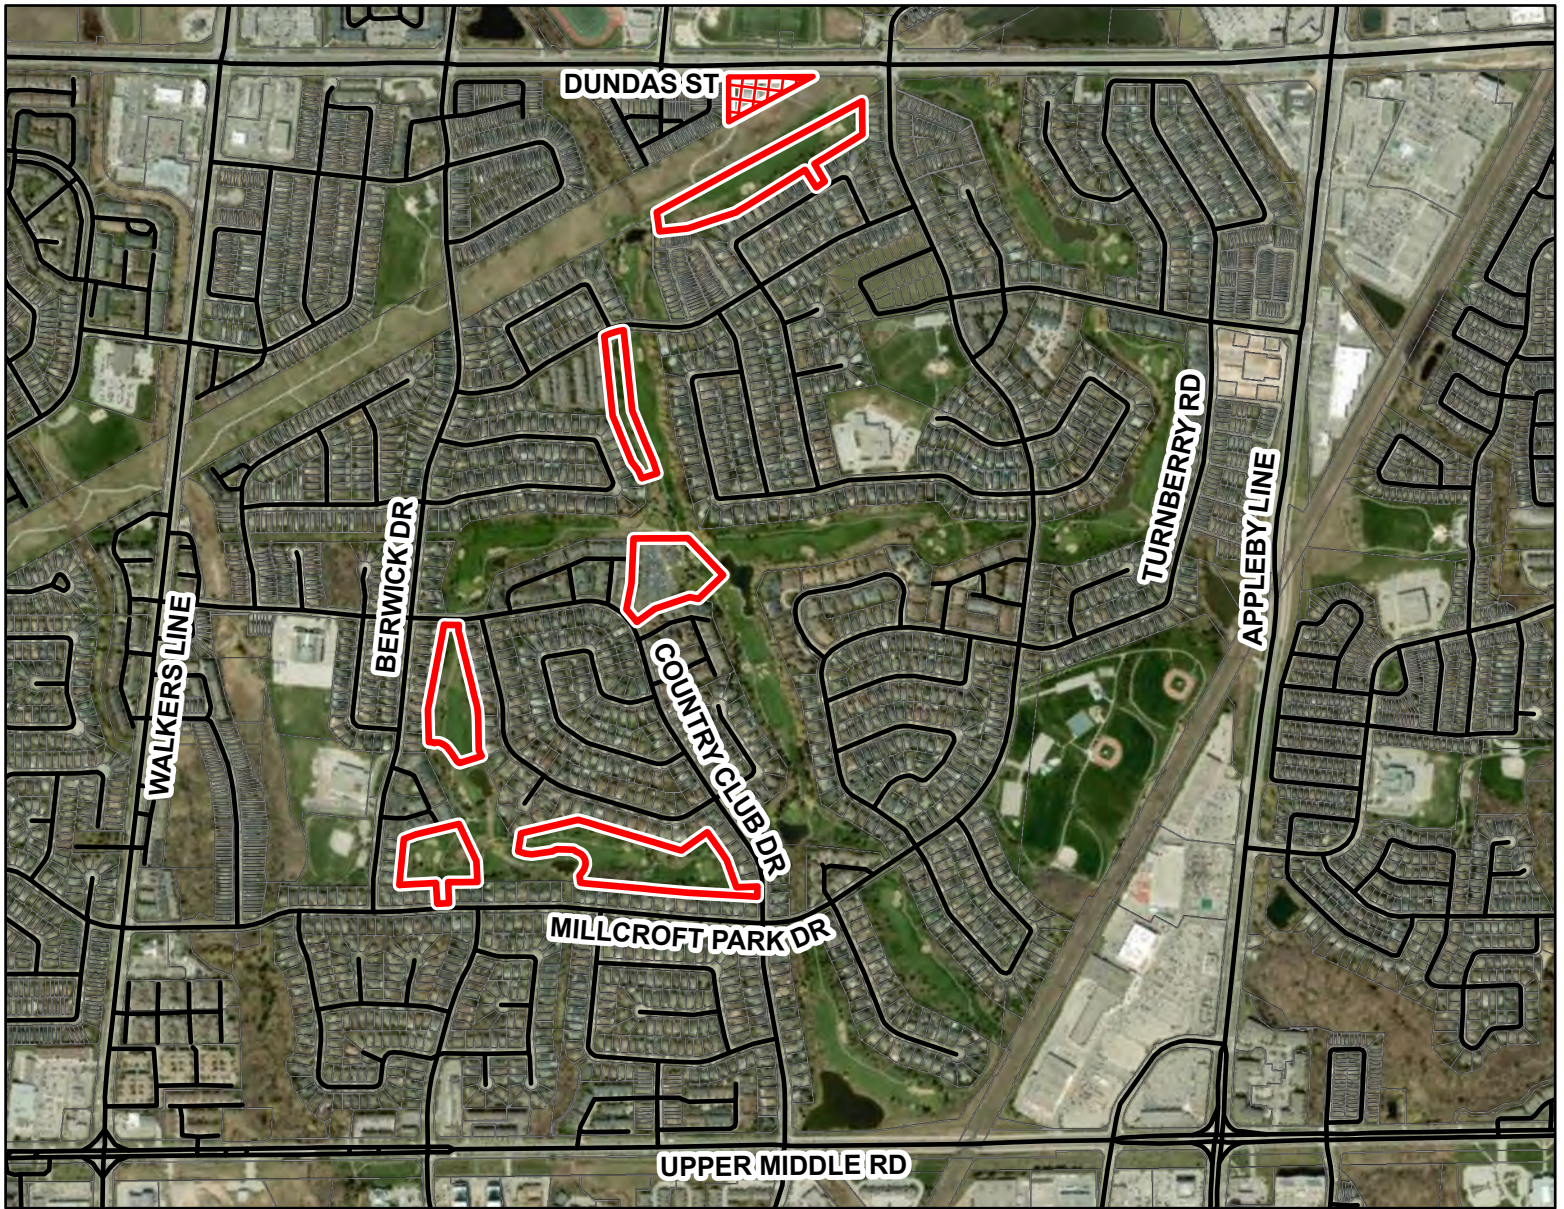

2155 Country Club Drive & 4274 Dundas Street, City of Burlington

LEGEND

- Roads
- Parcels
- ▭ Subject Lands - 2155 Country Club Drive
- ▨ Subject Lands - 4274 Dundas Street

Map North (Degrees): 52°E

0 125 250 500